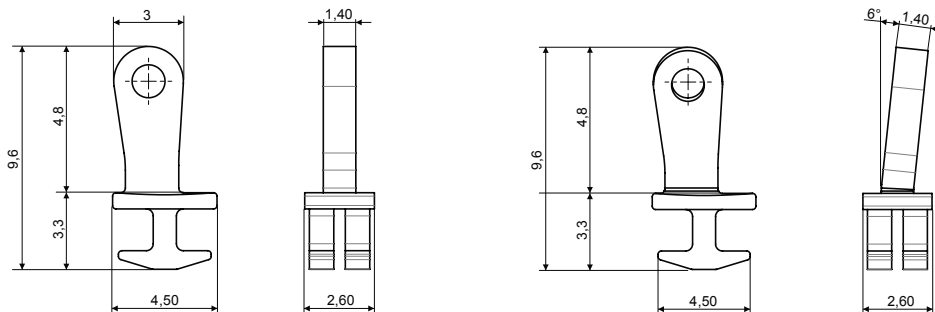

#### WIRECORE

L 130	03WRCL072A130BNO
L 135	03WRCL072A235BNO

Material: **Nickel silver**

Trolley: **Hard Trolley**

Note: **Screw from underneath or from above on the frame**

### HINGES

**90° INSERT HINGE** 03MAA0799A1BNX

Material: **Nickel silver**

**90° INSERT HINGE** 03MAA0800A1BN 0

Material: **Nickel silver**  
**HIGH VERSION 6° SLANTED ANGLE**