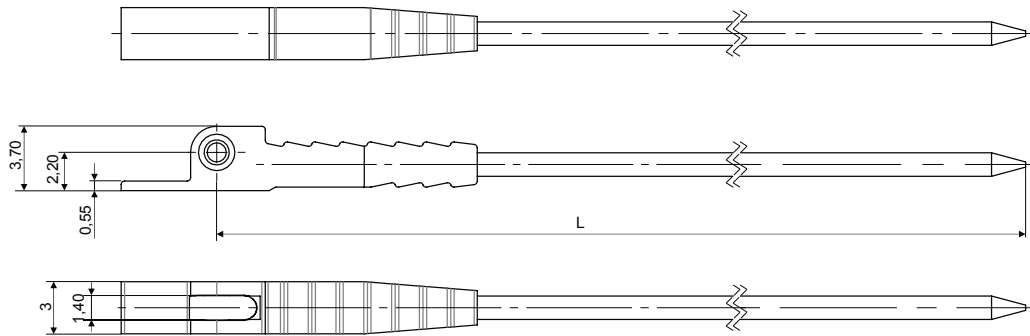

WR STYLE

Regular Wirecore for a clean and elegant frame design

WIRECORES

WIRECORE

L 130	03WRCL072A130BNO
L 135	03WRCL072A235BNO

Material: **Nickel silver**

Trolley: **Hard Trolley**

Note: **Screw from underneath or from above on the frame**