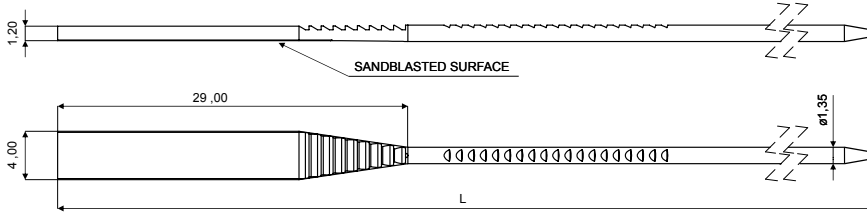

L max available = 145 mm

WIRECORE PLATE

WIRECORE PLATE

CODE B0816

Material: **Nickel silver**

L max available = 145 mm

WIRECORE PLATE

WIRECORE PLATE

CODE CG136

Material: **Nickel silver**

L max available = 145 mm

WIRECORE PLATES

for Acetate Frames

WIRECORE PLATE

WIRECORE PLATE

CODE CG140

Material: **Nickel silver**

L max available = 145 mm

WIRECORE PLATE

WIRECORE PLATE

CODE CG137

Material: **Nickel silver**

L max available = 145 mm

WIRECORE PLATE