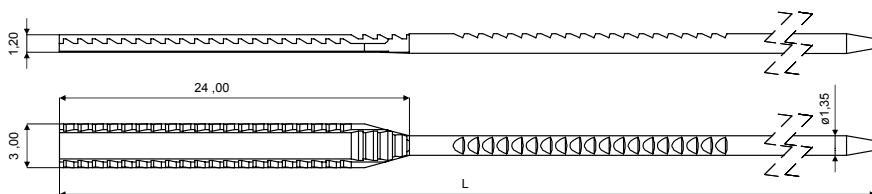

WIRECORE PLATES

for Acetate Frames

WIRECORE PLATE

WIRECORE PLATE

CODE C4185

Material: **Nickel silver**

L max available = 145 mm

WIRECORE PLATE

WIRECORE PLATE

CODE CF408

Material: **Nickel silver**

L max available = 145 mm

WIRECORE PLATE

WIRECORE PLATE

CODE CG138

Material: **Nickel silver**

L max available = 145 mm

WIRECORE PLATE

WIRECORE PLATE

CODE B0816

Material: **Nickel silver**

L max available = 145 mm

WIRECORE PLATE

WIRECORE PLATE

L max available = 145 mm

WIRECORE PLATE

WIRECORE PLATE

CODE | 20189

Material: **Stainless steel**

L max available = 138 mm