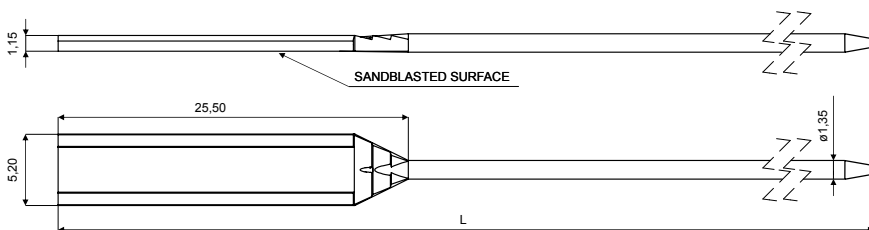

WIRECORE PLATE