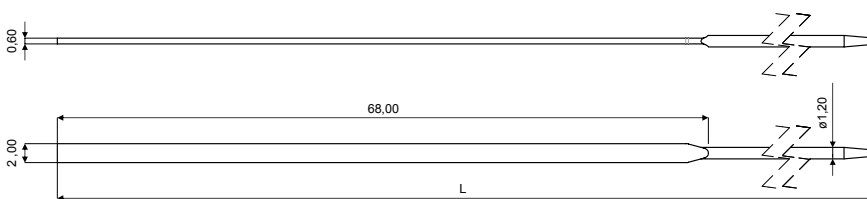

WIRECORE PLATE

CODE | B0771

Material: **Nickel silver**

L max available = 145 mm

WIRECORE PLATE

WIRECORE PLATE

CODE | CG141

Material: **Nickel silver**

L max available = 145 mm

WIRECORE PLATE

WIRECORE PLATE

CODE | 20189

Material: **Stainless steel**

L max available = 138 mm