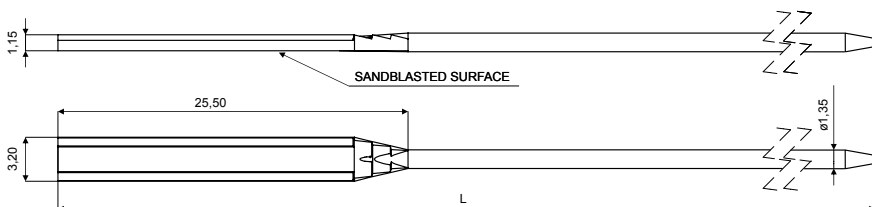

WIRECORE PLATES

for Acetate Frames

WIRECORE PLATE

WIRECORE PLATE

CODE C4185

Material: **Nickel silver**

L max available = 145 mm

WIRECORE PLATE

WIRECORE PLATE

CODE CF408

Material: **Nickel silver**

L max available = 145 mm

WIRECORE PLATE

WIRECORE PLATE

CODE CG138

Material: **Nickel silver**

L max available = 145 mm

WIRECORE PLATE

WIRECORE PLATE

CODE B0816

Material: **Nickel silver**

L max available = 145 mm

WIRECORE PLATE

WIRECORE PLATE

L max available = 145 mm

WIRECORE PLATE

WIRECORE PLATE

CODE | 20189

Material: **Stainless steel**

L max available = 138 mm