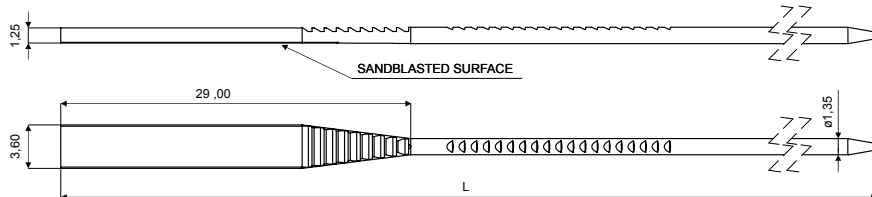

WIRECORE PLATE

WIRECORE PLATE

CODE B0154

Material: **Nickel silver**

L max available = 145 mm

WIRECORE PLATE

WIRECORE PLATE

CODE 20210

Material: **Nickel silver**

L max available = 145 mm

WIRECORE PLATES

for Acetate Frames

WIRECORE PLATE

WIRECORE PLATE

CODE CG139

Material: **Nickel silver**

L max available = 145 mm

WIRECORE PLATE

WIRECORE PLATE

CODE B0816

Material: **Nickel silver**

L max available = 145 mm

WIRECORE PLATE

WIRECORE PLATE