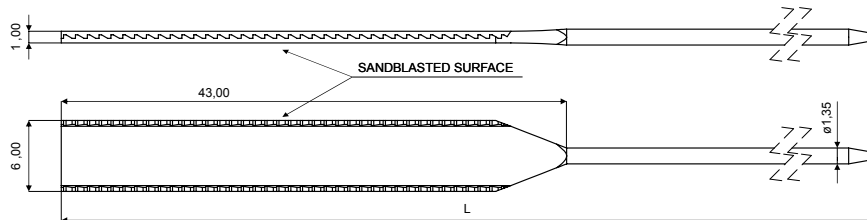

WIRECORE PLATE

CODE | B0771

Material: **Nickel silver**

L max available = 145 mm

WIRECORE PLATE

WIRECORE PLATE

CODE | CG141

Material: **Nickel silver**

L max available = 145 mm

WIRECORE PLATE

WIRECORE PLATE

CODE | 20189

Material: **Stainless steel**

L max available = 138 mm