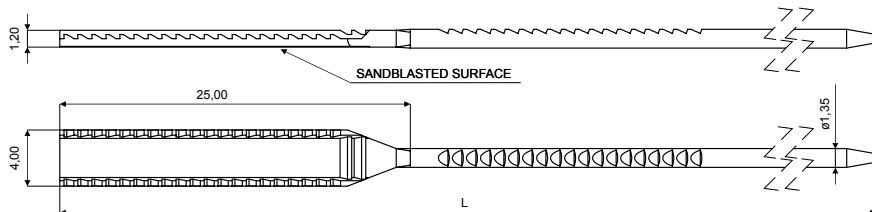

WIRECORE PLATE

WIRECORE PLATE

CODE B0154

Material: **Nickel silver**

L max available = 145 mm

WIRECORE PLATE

WIRECORE PLATE

CODE 20210

Material: **Nickel silver**

L max available = 145 mm

WIRECORE PLATES

for Acetate Frames

WIRECORE PLATE

WIRECORE PLATE

CODE CG139

Material: **Nickel silver**

L max available = 145 mm

WIRECORE PLATE

WIRECORE PLATE

CODE B0816

Material: **Nickel silver**

L max available = 145 mm

WIRECORE PLATE

WIRECORE PLATE

L max available = 145 mm

WIRECORE PLATE

WIRECORE PLATE

CODE | 20189

Material: **Stainless steel**

L max available = 138 mm