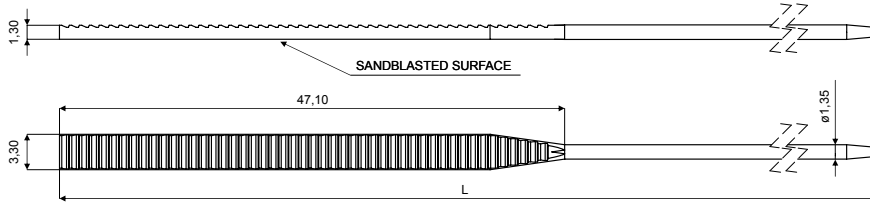

WIRECORE PLATES

for Acetate Frames

WIRECORE PLATE

WIRECORE PLATE

CODE C4185

Material: **Nickel silver**

L max available = 145 mm

WIRECORE PLATE

WIRECORE PLATE

CODE CF408

Material: **Nickel silver**

L max available = 145 mm

WIRECORE PLATE

WIRECORE PLATE

CODE CG138

Material: **Nickel silver**

L max available = 145 mm

WIRECORE PLATES

for Acetate Frames

WIRECORE PLATE

WIRECORE PLATE

CODE CG142

Material: **Nickel silver**

L max available = 145 mm

L max available = 145 mm

WIRECORE PLATE

WIRECORE PLATE

CODE | 20189

Material: **Stainless steel**

L max available = 138 mm