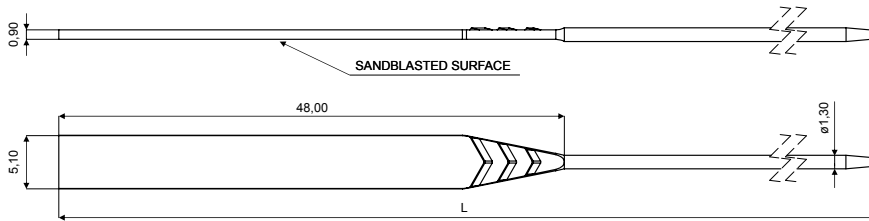

Material: **Nickel silver**

L max available = 145 mm

WIRECORE PLATE

WIRECORE PLATE

CODE CG137

Material: **Nickel silver**

L max available = 145 mm

WIRECORE PLATE

WIRECORE PLATE

CODE C5146

Material: **Nickel silver**

L max available = 145 mm

WIRECORE PLATES

for Acetate Frames

WIRECORE PLATE

WIRECORE PLATE

CODE | CG143

Material: **Nickel silver**

L max available = 145 mm

WIRECORE PLATE

WIRECORE PLATE

CODE | CG144

Material: **Nickel silver**

L max available = 145 mm