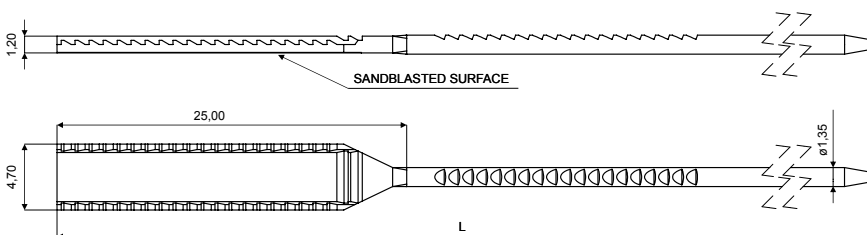

L max available = 145 mm

WIRECORE PLATE

WIRECORE PLATE

CODE B0816

Material: **Nickel silver**

L max available = 145 mm

WIRECORE PLATE

WIRECORE PLATE

Material: **Nickel silver**

L max available = 145 mm

WIRECORE PLATE

WIRECORE PLATE

CODE CG137

Material: **Nickel silver**

L max available = 145 mm

WIRECORE PLATE

WIRECORE PLATE

CODE C5146

Material: **Nickel silver**

L max available = 145 mm

WIRECORE PLATES

for Acetate Frames

WIRECORE PLATE

WIRECORE PLATE

CODE | CG143

Material: **Nickel silver**

L max available = 145 mm

WIRECORE PLATE

WIRECORE PLATE

CODE | CG144

Material: **Nickel silver**

L max available = 145 mm