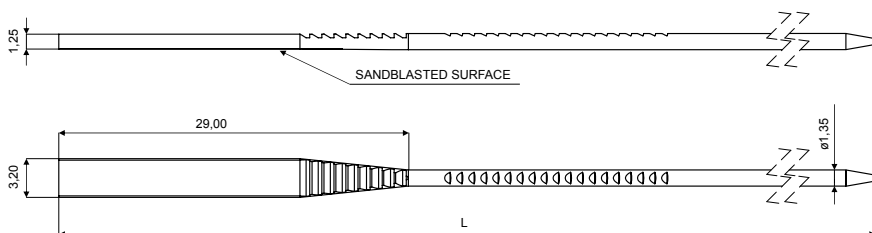

WIRECORE PLATE

CODE CF408

Material: **Nickel silver**

L max available = 145 mm

WIRECORE PLATE

WIRECORE PLATE

CODE CG138

Material: **Nickel silver**

L max available = 145 mm

WIRECORE PLATES

for Acetate Frames

WIRECORE PLATE

WIRECORE PLATE

CODE CG142

Material: **Nickel silver**

L max available = 145 mm

WIRECORE PLATE

WIRECORE PLATE

CODE B0154

Material: **Nickel silver**

L max available = 145 mm

WIRECORE PLATE

WIRECORE PLATE

CODE 20210

L max available = 145 mm

WIRECORE PLATE

WIRECORE PLATE

CODE | 20189

Material: **Stainless steel**

L max available = 138 mm