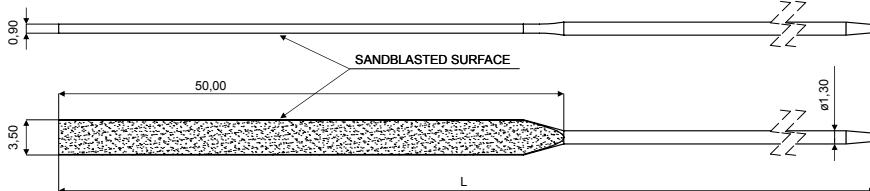

WIRECORE PLATE

CODE CF408

Material: **Nickel silver**

L max available = 145 mm

WIRECORE PLATE

WIRECORE PLATE

CODE CG138

Material: **Nickel silver**

L max available = 145 mm

WIRECORE PLATES

for Acetate Frames

WIRECORE PLATE

WIRECORE PLATE

CODE CG142

Material: **Nickel silver**

L max available = 145 mm

WIRECORE PLATE

WIRECORE PLATE

CODE B0154

Material: **Nickel silver**

L max available = 145 mm

WIRECORE PLATE

WIRECORE PLATE

CODE 20210

L max available = 145 mm

WIRECORE PLATE

WIRECORE PLATE

CODE B0816

Material: **Nickel silver**

L max available = 145 mm

WIRECORE PLATE

WIRECORE PLATE