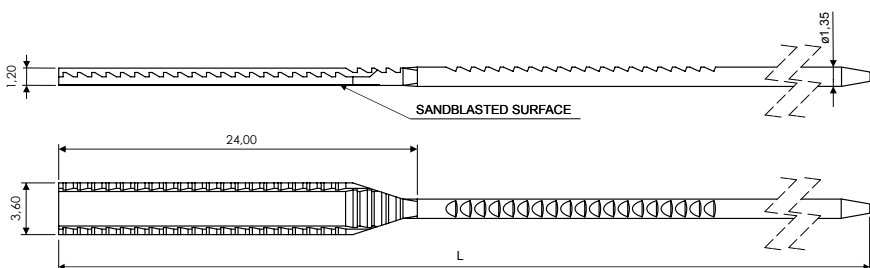

L max available = 145 mm

WIRECORE PLATES

for Acetate Frames

WIRECORE PLATE

WIRECORE PLATE

CODE CG142

Material: **Nickel silver**

L max available = 145 mm

WIRECORE PLATE

WIRECORE PLATE

CODE B0154

Material: **Nickel silver**

L max available = 145 mm

WIRECORE PLATE

WIRECORE PLATE

CODE 20210

L max available = 145 mm

WIRECORE PLATE

WIRECORE PLATE

CODE B0816

Material: **Nickel silver**

L max available = 145 mm

WIRECORE PLATE

WIRECORE PLATE

L max available = 145 mm

WIRECORE PLATE

WIRECORE PLATE

CODE | 20189

Material: **Stainless steel**

L max available = 138 mm