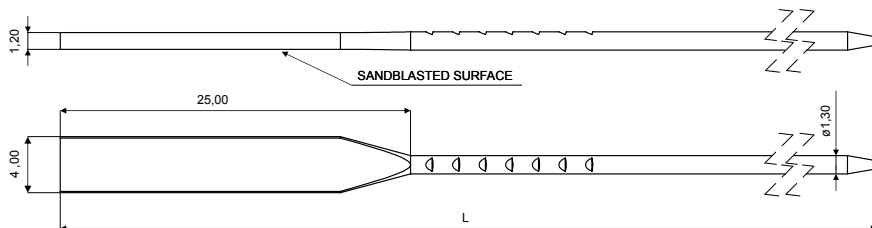

L max available = 145 mm

WIRECORE PLATE

WIRECORE PLATE

CODE B0816

Material: **Nickel silver**

L max available = 145 mm

WIRECORE PLATE

WIRECORE PLATE

Material: **Nickel silver**

L max available = 145 mm

WIRECORE PLATE

WIRECORE PLATE

CODE CG137

Material: **Nickel silver**

L max available = 145 mm

WIRECORE PLATE