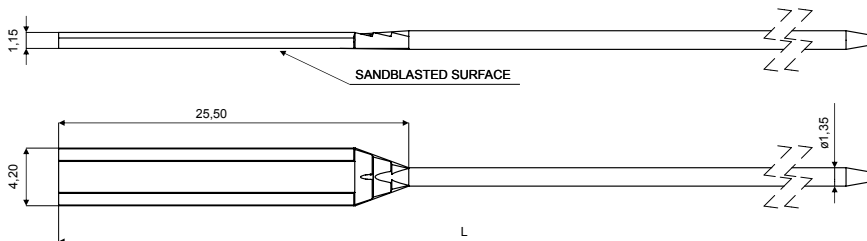

L max available = 145 mm

WIRECORE PLATE

WIRECORE PLATE

CODE B0816

Material: **Nickel silver**

L max available = 145 mm

WIRECORE PLATE

WIRECORE PLATE

CODE CG136

Material: **Nickel silver**

L max available = 145 mm

WIRECORE PLATES

for Acetate Frames

WIRECORE PLATE

WIRECORE PLATE

CODE CG140

Material: **Nickel silver**

L max available = 145 mm

WIRECORE PLATE

WIRECORE PLATE

CODE CG137

Material: **Nickel silver**

L max available = 145 mm

WIRECORE PLATE

L max available = 145 mm

WIRECORE PLATE

WIRECORE PLATE

CODE | 20189

Material: **Stainless steel**

L max available = 138 mm