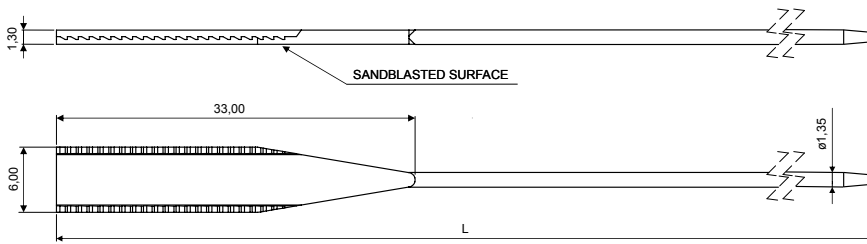

CODE | CG143

Material: **Nickel silver**

L max available = 145 mm

WIRECORE PLATE

WIRECORE PLATE

CODE | CG144

Material: **Nickel silver**

L max available = 145 mm

WIRECORE PLATE

WIRECORE PLATE

CODE | CF407

Material: **Nickel silver**

L max available = 145 mm

WIRECORE PLATES

for Acetate Frames

WIRECORE PLATE

WIRECORE PLATE

CODE | B0771

Material: **Nickel silver**

L max available = 145 mm

WIRECORE PLATE

WIRECORE PLATE

CODE | CG141

Material: **Nickel silver**

L max available = 145 mm

WIRECORE PLATE

WIRECORE PLATE

CODE | 20189

Material: **Stainless steel**

L max available = 138 mm