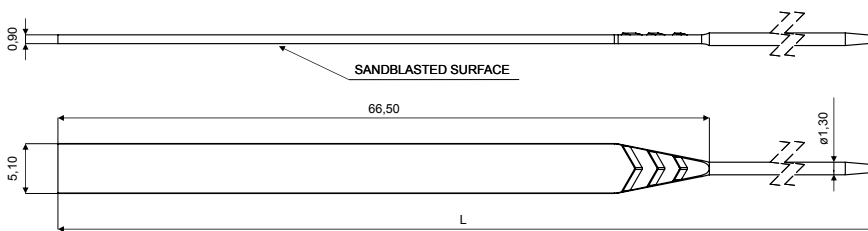

Material: **Nickel silver**

L max available = 145 mm

WIRECORE PLATE

WIRECORE PLATE

CODE CG137

Material: **Nickel silver**

L max available = 145 mm

WIRECORE PLATE

WIRECORE PLATE

CODE C5146

Material: **Nickel silver**

L max available = 145 mm

WIRECORE PLATES

for Acetate Frames

WIRECORE PLATE

WIRECORE PLATE

CODE | CG143

Material: **Nickel silver**

L max available = 145 mm

WIRECORE PLATE

WIRECORE PLATE

CODE | CG144

Material: **Nickel silver**

L max available = 145 mm