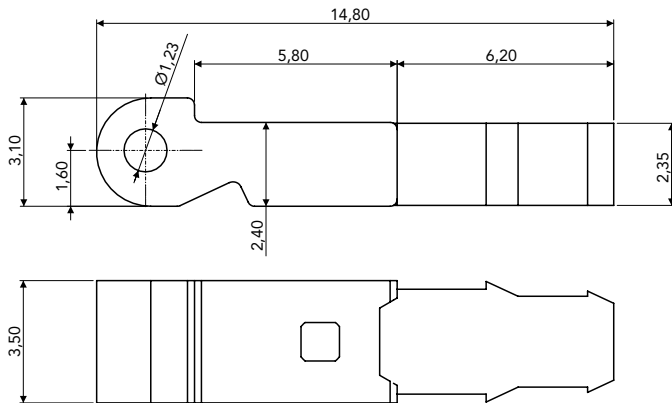

PATENTED

VISYFIT® XL 3.5

Special Spring Hinge
for Injection Frames

ASSEMBLED HINGE

SOFT VERSION 03EL21634000

HARD VERSION 03ELC4963A1BNX

Material: **Nickel silver**

SCREWS

SELF THREADING SCREW

07V118092500

Material: **Stainless steel**

BARRELING CAP

09CAA0363A1WYX

Material: **Plastic**

ASSEMBLED HINGE

SOFT VERSION 03ELA0279A1BNX