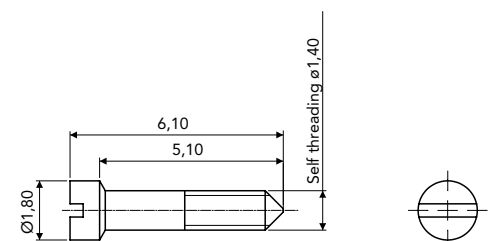

SELF THREADING SCREW

07V118092500

Material: **Stainless steel**

BARRELING CAP

09CAA0363A1WYX

Material: **Plastic**

ASSEMBLED HINGE

SOFT VERSION 03ELA0279A1BNX

HARD VERSION 03ELC4846A1BNX

Material: **Nickel silver**

SCREWS

SELF THREADING SCREW

07VIA0366A1BYX

Material: **Stainless steel**