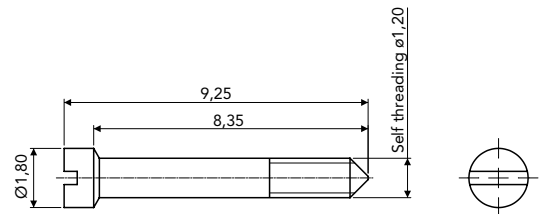

PATENTED

VISYFIT® XL 3.5

Special Spring Hinge
for Injection Frames

ASSEMBLED HINGE

SOFT VERSION 03EL21634000

HARD VERSION 03ELC4963A1BNX

Material: **Nickel silver**

SCREWS

SELF THREADING SCREW

07V118092500

Material: **Stainless steel**

BARRELING CAP

09CAA0363A1WYX

Material: **Plastic**

ASSEMBLED HINGE

SOFT VERSION 03ELA0279A1BNX

HARD VERSION 03ELC4846A1BNX

Material: **Nickel silver**

SCREWS

SELF THREADING SCREW

07VIA0366A1BYX

Material: **Stainless steel**