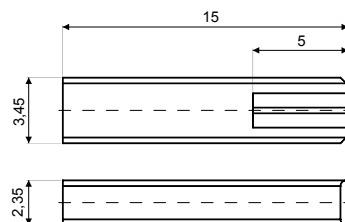

PATENTED

VISYFIT® XL 3.5

Special Spring Hinge
for Injection Frames

ASSEMBLED HINGE

SOFT VERSION 03EL21634000

HARD VERSION 03ELC4963A1BNX

Material: **Nickel silver**

SCREWS

SELF THREADING SCREW

07V118092500

Material: **Stainless steel**

BARRELING CAP

09CAA0363A1WYX

Material: **Plastic**

ASSEMBLED HINGE

SOFT VERSION 03ELA0279A1BNX