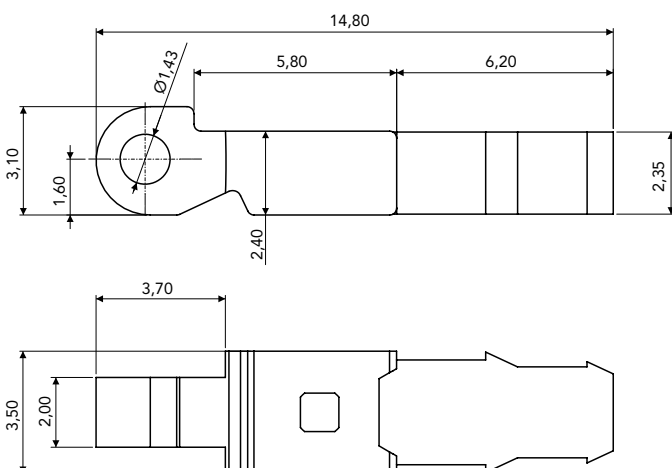

SELF THREADING SCREW

07V118092500

Material: **Stainless steel**

BARRELING CAP

09CAA0363A1WYX

Material: **Plastic**

ASSEMBLED HINGE

SOFT VERSION 03ELA0279A1BNX