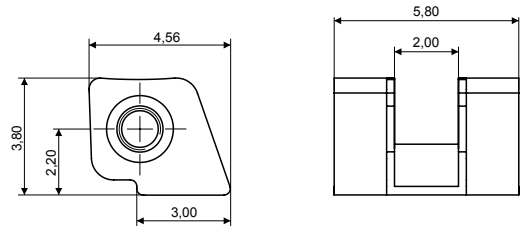

PATENTED

VISYFIT® XL 3.5

Special Spring Hinge
for Combination Frames

ASSEMBLED HINGE 03ELB1238A1BNX

Material: **Nickel silver**

BARRELING CAP 09CAA0363A1WYX

Material: **Plastic**

HINGES