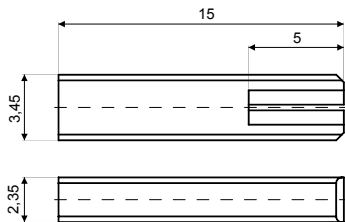

PATENTED

VISYFIT® XL 3.5

Special Spring Hinge
for Combination Frames

ASSEMBLED HINGE 03ELB1238A1BNX

Material: **Nickel silver**

BARRELING CAP 09CAA0363A1WYX

Material: **Plastic**

HINGES

SOLDERING HINGE

03FRC2868A1BY0

Material: **Nickel silver**

STEP HINGE

03FRC2867A1BY0

Material: **Nickel silver**

SCREWS

MINUS SCREW M1.40

LS	CODE
6.10	07VIC2865A1BYX

Material: **Stainless steel**