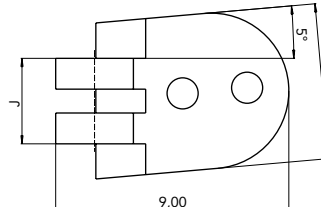

N°236 (6.0)

Riveting Hinge

FEMALE		
W	J	CODE
6.00	3.30	03FE60236004

Material: **Nickel silver**
Screw A

MALE		
W	J	CODE
6.00	3.30	03MA60236005

Material: **Nickel silver**

FEMALE		
W	J	CODE
6.00	3.30	03FE60236000

Material: **Nickel silver**
Screw B

MALE		
W	J	CODE
6.00	3.30	03MA60236001

Material: **Nickel silver**

MALE		
W	J	CODE
6.00	3.30	03MAA0338A1BNX

Material: **Nickel silver**

MALE		
W	J	CODE
8.30	3.30	03MA83213001

Material: **Nickel silver**

PINS

PIN	
L	CODE
5.00	03PE16050003
6.50	03PE16065000

Material: **Nickel silver**

SCREWS

MINUS SCREW M1.40

LS 6.40	Type A	07VI20064007
LS 6.00	Type B	07VI20060009

Material: **Stainless steel**

VIT SCREW M1.40

LS 6.30	Type A	07VI20063002
LS 5.80	Type B	07VI60851A1BYX

Material: **Stainless steel**
Visottica Injection Technology