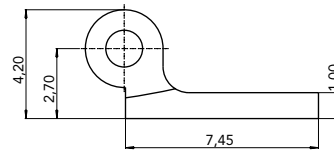

N°236 (6.0)

Riveting Hinge

FEMALE		
W	J	CODE
6.00	3.30	03FE60236004

Material: **Nickel silver**
Screw A

MALE		
W	J	CODE
6.00	3.30	03MA60236005

Material: **Nickel silver**

FEMALE		
W	J	CODE
6.00	3.30	03FE60236000

Material: **Nickel silver**
Screw B

MALE		
W	J	CODE
6.00	3.30	03MA60236001

Material: **Nickel silver**

MALE		
W	J	CODE
6.00	3.30	03MAA0338A1BNX

Material: **Nickel silver**

MALE		
W	J	CODE
8.30	3.30	03MA83213001