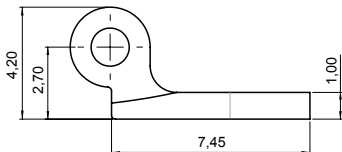

N°236 (6.0)

Riveting Hinge

FEMALE		
W	J	CODE
6.00	3.30	03FE60236004

Material: **Nickel silver**
Screw A

MALE		
W	J	CODE
6.00	3.30	03MA60236005

Material: **Nickel silver**

FEMALE		
W	J	CODE
6.00	3.30	03FE60236000

Material: **Nickel silver**
Screw B

MALE		
W	J	CODE
6.00	3.30	03MA60236001

Material: **Nickel silver**

MALE		
W	J	CODE
6.00	3.30	03MAA0338A1BNX

Material: **Nickel silver**

MALE		
W	J	CODE
8.30	3.30	03MA83213001

Material: **Nickel silver**

PINS

PIN	
L	CODE
5.00	03PE16050003
6.50	03PE16065000

Material: **Nickel silver**

SCREWS

MINUS SCREW M1.40

LS 6.40	Type A	07VI20064007
LS 6.00	Type B	07VI20060009

Material: **Stainless steel**