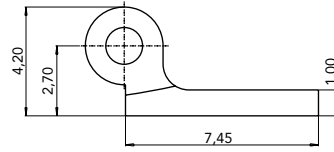

N°236 (6.0)

Riveting Hinge

FEMALE		
W	J	CODE
6.00	3.30	03FE60236004

Material: **Nickel silver**
Screw A

MALE		
W	J	CODE
6.00	3.30	03MA60236005

Material: **Nickel silver**

FEMALE		
W	J	CODE
6.00	3.30	03FE60236000

Material: **Nickel silver**
Screw B

MALE		
W	J	CODE
6.00	3.30	03MA60236001

Material: **Nickel silver**

MALE		
W	J	CODE
6.00	3.30	03MAA0338A1BNX

Material: **Nickel silver**

MALE		
W	J	CODE
8.30	3.30	03MA83213001

Material: **Nickel silver**

PINS

PIN	
L	CODE
5.00	03PE16050003
6.50	03PE16065000

Material: **Nickel silver**

SCREWS

MINUS SCREW M1.40

LS 6.40	Type A	07VI20064007
LS 6.00	Type B	07VI20060009

Material: **Stainless steel**