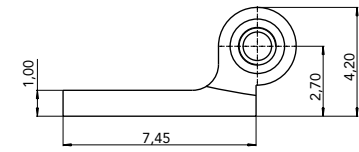

N°236 (6.0)

Riveting Hinge

FEMALE		
W	J	CODE
6.00	3.30	03FE60236004

Material: **Nickel silver**
Screw A

MALE		
W	J	CODE
6.00	3.30	03MA60236005

Material: **Nickel silver**

FEMALE		
W	J	CODE
6.00	3.30	03FE60236000

Material: **Nickel silver**
Screw B

MALE		
W	J	CODE
6.00	3.30	03MA60236001

Material: **Nickel silver**

MALE		
W	J	CODE
6.00	3.30	03MAA0338A1BNX

Material: **Nickel silver**

MALE		
W	J	CODE
8.30	3.30	03MA83213001

Material: **Nickel silver**

PINS

PIN	
L	CODE
5.00	03PE16050003
6.50	03PE16065000

Material: **Nickel silver**

SCREWS

MINUS SCREW M1.40

LS 6.40	Type A	07VI20064007
LS 6.00	Type B	07VI20060009

Material: **Stainless steel**