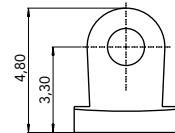

Material: **Nickel silver**
Screw B

MALE		
W	J	CODE
6.00	3.30	03MA60236001

Material: **Nickel silver**

MALE		
W	J	CODE
6.00	3.30	03MAA0338A1BNX

Material: **Nickel silver**

MALE		
W	J	CODE
8.30	3.30	03MA83213001