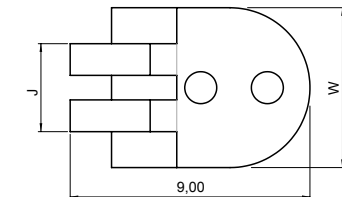

Material: **Nickel silver**
Screw B

MALE		
W	J	CODE
6.00	3.30	03MA60236001

Material: **Nickel silver**

MALE		
W	J	CODE
6.00	3.30	03MAA0338A1BNX

Material: **Nickel silver**

MALE		
W	J	CODE
8.30	3.30	03MA83213001