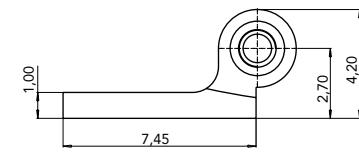

N°236 (6.0)

Riveting Hinge

FEMALE		
W	J	CODE
6.00	3.30	03FE60236004

Material: **Nickel silver**
Screw A

MALE		
W	J	CODE
6.00	3.30	03MA60236005

Material: **Nickel silver**

FEMALE		
W	J	CODE
6.00	3.30	03FE60236000

Material: **Nickel silver**
Screw B

MALE		
W	J	CODE
6.00	3.30	03MA60236001

Material: **Nickel silver**

MALE		
W	J	CODE
6.00	3.30	03MAA0338A1BNX

Material: **Nickel silver**

MALE		
W	J	CODE
8.30	3.30	03MA83213001

Material: **Nickel silver**

PINS

PIN	
L	CODE
5.00	03PE16050003
6.50	03PE16065000

Material: **Nickel silver**

SCREWS

MINUS SCREW M1.40

LS 6.40	Type A	07VI20064007
LS 6.00	Type B	07VI20060009

Material: **Stainless steel**