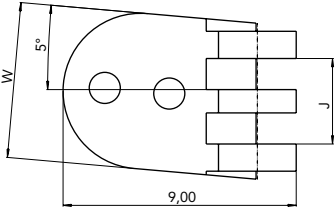

MALE		
W	J	CODE
6.00	3.30	03MA60236001

Material: **Nickel silver**