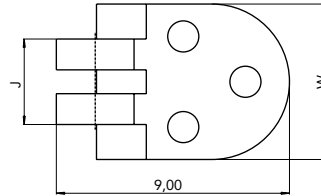

N°236 (6.0)

Riveting Hinge

FEMALE		
W	J	CODE
6.00	3.30	03FE60236004

Material: **Nickel silver**
Screw A

MALE		
W	J	CODE
6.00	3.30	03MA60236005

Material: **Nickel silver**

FEMALE		
W	J	CODE
6.00	3.30	03FE60236000

Material: **Nickel silver**
Screw B

MALE		
W	J	CODE
6.00	3.30	03MA60236001

Material: **Nickel silver**

MALE		
W	J	CODE
6.00	3.30	03MAA0338A1BNX

Material: **Nickel silver**

MALE		
W	J	CODE
8.30	3.30	03MA83213001

Material: **Nickel silver**

PINS

PIN	
L	CODE
5.00	03PE16050003
6.50	03PE16065000

Material: **Nickel silver**

SCREWS

MINUS SCREW M1.40

LS 6.40	Type A	07VI20064007
LS 6.00	Type B	07VI20060009

Material: **Stainless steel**