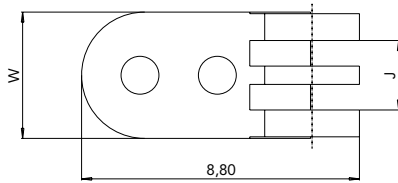

N°236 (4.0)

Riveting Hinge

FEMALE		
W	J	CODE
4.00	2.20	03FE40236000

Material: **Nickel silver**

MALE		
W	J	CODE
4.00	2.20	03MA40236000

Material: **Nickel silver**

90° INSERT HINGE		
W	J	CODE
3.50	2.20	03MA35048001

Material: **Nickel silver**

PINS

PIN	
L	CODE
5.00	03PE16050003
6.50	03PE16065000

Material: **Nickel silver**

SCREWS

MINUS SCREW M1.40

LS	CODE
4.50	07VI20045002

Material: **Stainless steel**