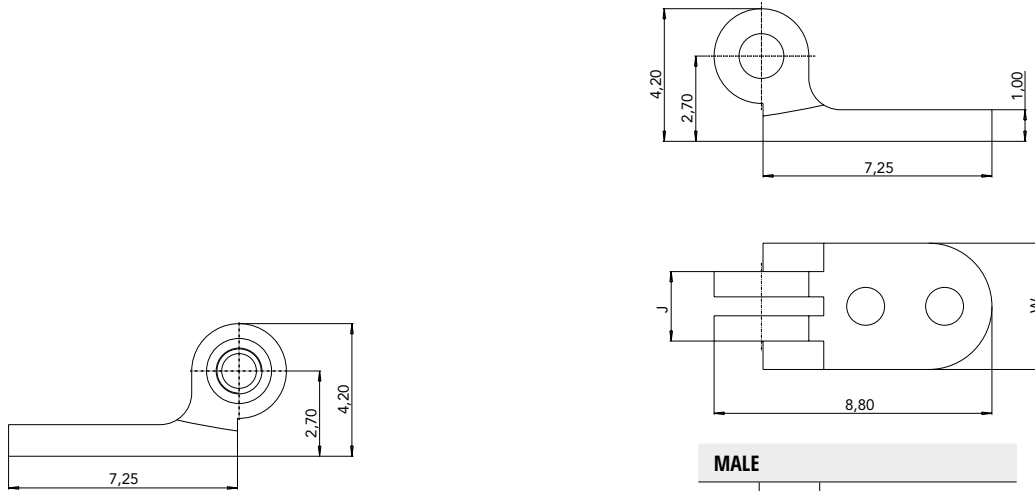

N°236 (4.0)

Riveting Hinge

FEMALE		
W	J	CODE
4.00	2.20	03FE40236000

Material: **Nickel silver**

MALE		
W	J	CODE
4.00	2.20	03MA40236000

Material: **Nickel silver**

90° INSERT HINGE		
W	J	CODE
3.50	2.20	03MA35048001

Material: **Nickel silver**

PINS

PIN	
L	CODE
5.00	03PE16050003
6.50	03PE16065000

Material: **Nickel silver**

SCREWS

MINUS SCREW M1.40

LS	CODE
4.50	07VI20045002

Material: **Stainless steel**