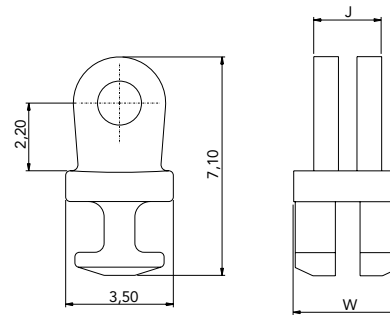

N°236 (4.0)

Riveting Hinge

FEMALE		
W	J	CODE
4.00	2.20	03FE40236000

Material: **Nickel silver**

MALE		
W	J	CODE
4.00	2.20	03MA40236000

Material: **Nickel silver**

90° INSERT HINGE		
W	J	CODE
3.50	2.20	03MA35048001

Material: **Nickel silver**

PINS

PIN	
L	CODE
5.00	03PE16050003
6.50	03PE16065000

Material: **Nickel silver**

SCREWS

MINUS SCREW M1.40

LS	CODE
4.50	07VI20045002

Material: **Stainless steel**

VIT SCREW M1.40

LS	CODE
4.50	07VI19856A1BYX

Material: **Stainless steel**
Visottica Injection Technology