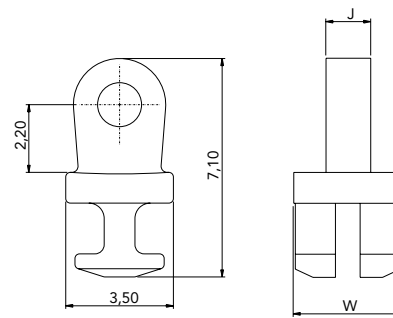

N°235 (4.5)

Riveting Hinge

MALE		
W	J	CODE
4.50	1.40	03MA45237001

Material: **Nickel silver**

FEMALE		
W	J	CODE
4.50	1.40	03FE45235003

Material: **Nickel silver**

90° INSERT HINGE		
W	J	CODE
3.50	1.40	03MA35048003

Material: **Nickel silver**

PINS

PIN	
L	CODE
5.00	03PE16050003
6.50	03PE16065000

Material: **Nickel silver**

SCREWS

MINUS SCREW M1.40	
LS	CODE
5.10	07VI20051000

Material: **Stainless steel**

VIT SCREW M1.40	
LS	CODE
4.90	07VI20049003