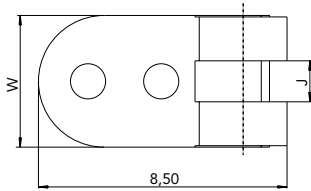

N°235 (4.5)

Riveting Hinge

MALE		
W	J	CODE
4.50	1.40	03MA45237001

Material: **Nickel silver**

FEMALE		
W	J	CODE
4.50	1.40	03FE45235003

Material: **Nickel silver**

90° INSERT HINGE		
W	J	CODE
3.50	1.40	03MA35048003