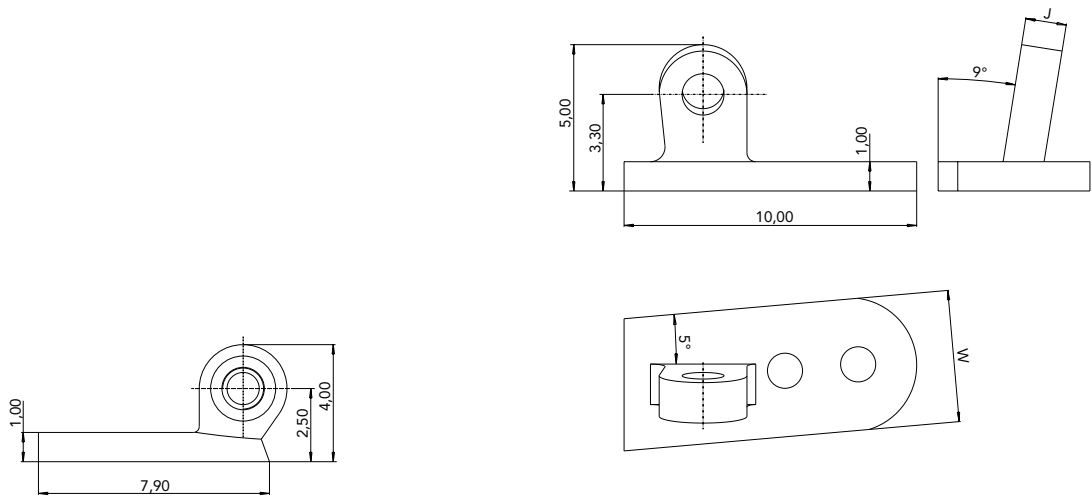

N°235 (4.5)

Riveting Hinge

MALE		
W	J	CODE
4.50	1.40	03MA45237001

Material: **Nickel silver**

FEMALE		
W	J	CODE
4.50	1.40	03FE45235003

Material: **Nickel silver**

90° INSERT HINGE		
W	J	CODE
3.50	1.40	03MA35048003

Material: **Nickel silver**

PINS

PIN	
L	CODE
5.00	03PE16050003
6.50	03PE16065000

Material: **Nickel silver**

SCREWS

MINUS SCREW M1.40	
LS	CODE
5.10	07VI20051000

Material: **Stainless steel**

VIT SCREW M1.40	
LS	CODE
4.90	07VI20049003