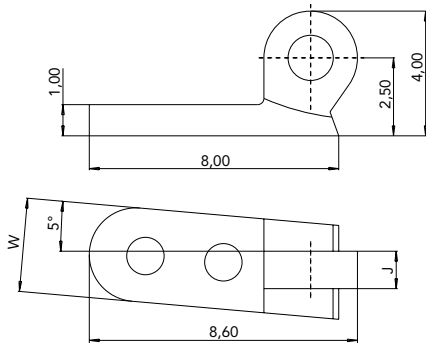

N°235 (3.0)

Riveting Hinge

MALE		
W	J	CODE
3.00	1.20	03MA30235001

Material: **Nickel silver**

FEMALE		
W	J	CODE
3.00	1.20	03FE30235003

Material: **Nickel silver**

90° INSERT HINGE		
W	J	CODE
2.80	1.20	03MA28048000

Material: **Nickel silver**

FEMALE		
W	J	CODE
3.00	1.20	03FE30235002

Material: **Nickel silver**

PINS

PIN	
L	CODE
5.00	03PE16050003
6.50	03PE16065000

Material: **Nickel silver**

SCREWS

MINUS SCREW M1.40