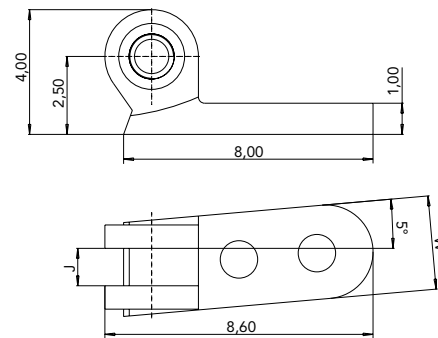

N°235 (3.0)

Riveting Hinge

MALE		
W	J	CODE
3.00	1.20	03MA30235001

Material: **Nickel silver**

FEMALE		
W	J	CODE
3.00	1.20	03FE30235003

Material: **Nickel silver**

90° INSERT HINGE		
W	J	CODE
2.80	1.20	03MA28048000

Material: **Nickel silver**

FEMALE		
W	J	CODE
3.00	1.20	03FE30235002

Material: **Nickel silver**

PINS

PIN	
L	CODE
5.00	03PE16050003
6.50	03PE16065000

Material: **Nickel silver**

SCREWS

MINUS SCREW M1.40