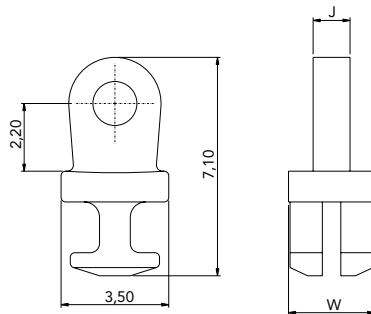

N°235 (3.0)

Riveting Hinge

MALE		
W	J	CODE
3.00	1.20	03MA30235001

Material: **Nickel silver**

FEMALE		
W	J	CODE
3.00	1.20	03FE30235003

Material: **Nickel silver**

90° INSERT HINGE		
W	J	CODE
2.80	1.20	03MA28048000

Material: **Nickel silver**

FEMALE		
W	J	CODE
3.00	1.20	03FE30235002

Material: **Nickel silver**

PINS

PIN	
L	CODE
5.00	03PE16050003
6.50	03PE16065000

Material: **Nickel silver**

SCREWS

MINUS SCREW M1.40