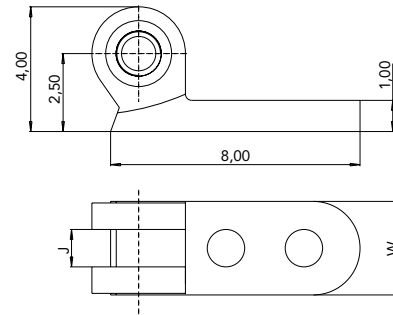

N°235 (3.0)

Riveting Hinge

MALE		
W	J	CODE
3.00	1.20	03MA30235001

Material: **Nickel silver**

FEMALE		
W	J	CODE
3.00	1.20	03FE30235003

Material: **Nickel silver**

90° INSERT HINGE		
W	J	CODE
2.80	1.20	03MA28048000

Material: **Nickel silver**

FEMALE		
W	J	CODE
3.00	1.20	03FE30235002

Material: **Nickel silver**

PINS

PIN	
L	CODE
5.00	03PE16050003
6.50	03PE16065000

Material: **Nickel silver**

SCREWS

MINUS SCREW M1.40

LS	CODE
3.35	07VI20033500

Material: **Stainless steel**

VIT SCREW M1.40

LS	CODE
3.45	07VI19844A1BYX

Material: **Stainless steel**
Visottica Injection Technology