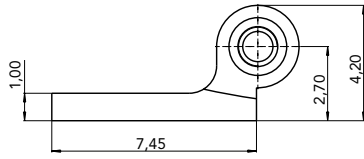

N°235-236 (6.0)

Riveting Hinge

FEMALE

W	J	CODE
6.00	3.30	03FE60236004

Material: **Nickel silver**
Screw **A**

FEMALE

W	J	CODE
6.00	3.30	03FE60236000

Material: **Nickel silver**
Screw **B**

FEMALE

W	J	CODE
6.00	3.30	03FE60235002

Material: **Nickel silver**
Screw **B**

90° INSERT HINGE

W	J	CODE
4.50	3.30	03MA45048001

Material: **Nickel silver**

PINS

PIN