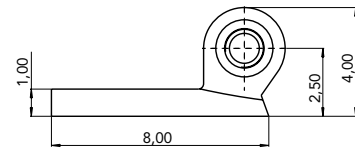

N°235-236 (6.0)

Riveting Hinge

FEMALE

W	J	CODE
6.00	3.30	03FE60236004

Material: **Nickel silver**
Screw **A**

FEMALE

W	J	CODE
6.00	3.30	03FE60236000

Material: **Nickel silver**
Screw **B**

FEMALE

W	J	CODE
6.00	3.30	03FE60235002

Material: **Nickel silver**
Screw **B**

90° INSERT HINGE

W	J	CODE
4.50	3.30	03MA45048001

Material: **Nickel silver**

PINS

PIN