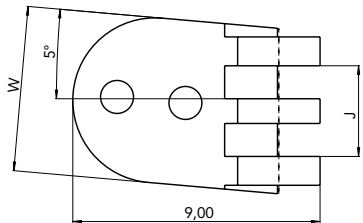

N°235-236 (6.0)

Riveting Hinge

FEMALE

W	J	CODE
6.00	3.30	03FE60236004

Material: **Nickel silver**
Screw **A**

FEMALE

W	J	CODE
6.00	3.30	03FE60236000

Material: **Nickel silver**
Screw **B**

FEMALE

W	J	CODE
6.00	3.30	03FE60235002

Material: **Nickel silver**
Screw **B**

90° INSERT HINGE

W	J	CODE
4.50	3.30	03MA45048001

Material: **Nickel silver**

PINS

PIN