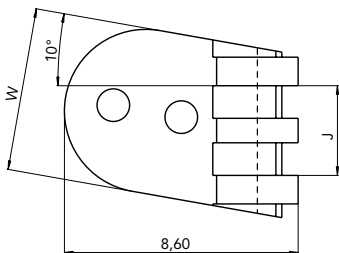

N°235-236 (6.0)

Riveting Hinge

FEMALE

W	J	CODE
6.00	3.30	03FE60236004

Material: **Nickel silver**
Screw **A**

FEMALE

W	J	CODE
6.00	3.30	03FE60236000

Material: **Nickel silver**
Screw **B**

FEMALE

W	J	CODE
6.00	3.30	03FE60235002

Material: **Nickel silver**
Screw **B**

90° INSERT HINGE

W	J	CODE
4.50	3.30	03MA45048001

Material: **Nickel silver**

PINS

PIN