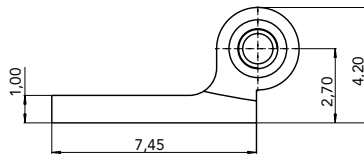

N°235-236 (6.0)

Riveting Hinge

FEMALE

W	J	CODE
6.00	3.30	03FE60236004

Material: **Nickel silver**
Screw **A**

FEMALE

W	J	CODE
6.00	3.30	03FE60236000

Material: **Nickel silver**
Screw **B**

FEMALE

W	J	CODE
6.00	3.30	03FE60235002

Material: **Nickel silver**
Screw **B**

90° INSERT HINGE

W	J	CODE
4.50	3.30	03MA45048001

Material: **Nickel silver**

PINS

PIN