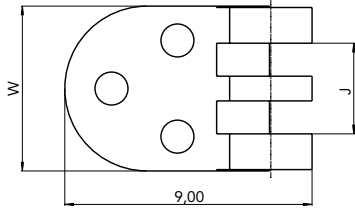

N°235-236 (6.0)

Riveting Hinge

FEMALE

W	J	CODE
6.00	3.30	03FE60236004

Material: **Nickel silver**
Screw **A**

FEMALE

W	J	CODE
6.00	3.30	03FE60236000

Material: **Nickel silver**
Screw **B**

FEMALE

W	J	CODE
6.00	3.30	03FE60235002

Material: **Nickel silver**
Screw **B**

90° INSERT HINGE

W	J	CODE
4.50	3.30	03MA45048001

Material: **Nickel silver**

PINS

PIN