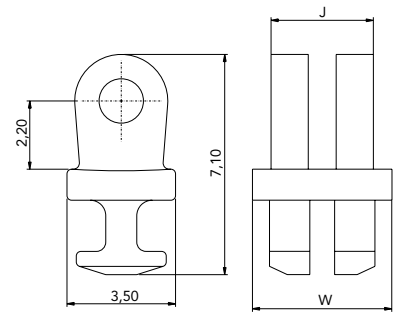

N°235-236 (6.0)

Riveting Hinge

FEMALE

W	J	CODE
6.00	3.30	03FE60236004

Material: **Nickel silver**
Screw **A**

FEMALE

W	J	CODE
6.00	3.30	03FE60236000

Material: **Nickel silver**
Screw **B**

FEMALE

W	J	CODE
6.00	3.30	03FE60235002

Material: **Nickel silver**
Screw **B**

90° INSERT HINGE

W	J	CODE
4.50	3.30	03MA45048001

Material: **Nickel silver**

PINS

PIN

L	CODE
5.00	03PE16050003
6.50	03PE16065000

Material: **Nickel silver**

SCREWS

MINUS SCREW M1.40

LS 6.40	Type A	07VI20064007
LS 6.00	Type B	07VI20060009

Material: **Stainless steel**

VIT SCREW M1.40

LS 6.30	Type A	07VI20063002
LS 5.80	Type B	07VI60851A1BYX