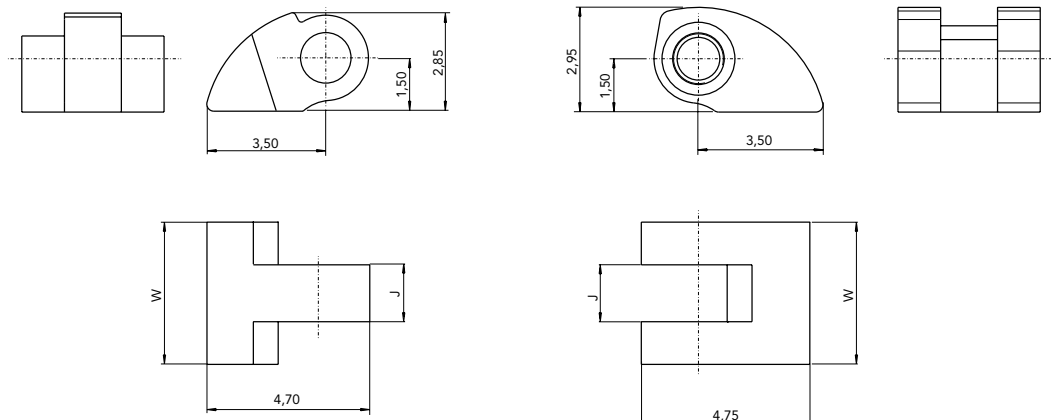

N°136 LA (3.0 · 4.0)

Stainless Steel Regular Hinge
for **Metal Frames**

SOLDERING MALE			
W	J	α	CODE
3.00	1.20	80°	07MG30136000
4.00	1.60	80°	07MG40136000

Material: **Stainless steel**

SOLDERING FEMALE		
W	J	CODE
3.00	1.20	07FG30136000
4.00	1.60	07FG40136000