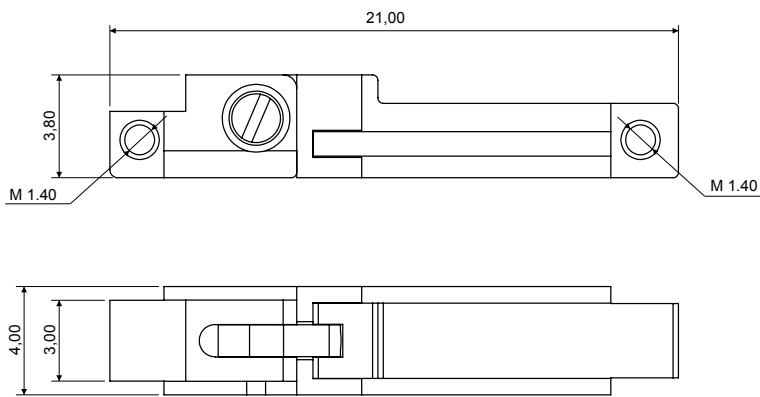

PATENTED

PATENT
PENDING

AMIFLEX

Special Spring Hinge

for 3D Printing and Injection Eyewear

Lubricate the hinge
to guarantee a
smooth movement

The hinge works correctly with different frame designs, including a solution with gap between the plastic front and the temple.

ASSEMBLED HINGE nickel-plated 03ELCG146A1BN0

Material: **Nickel silver**

Trolley: **Hard Trolley**

Note: **Soft Trolley** available on request

SCREWS

ASSEMBLING SCREW M1.40 AVAILABLE

Material: **Stainless steel**